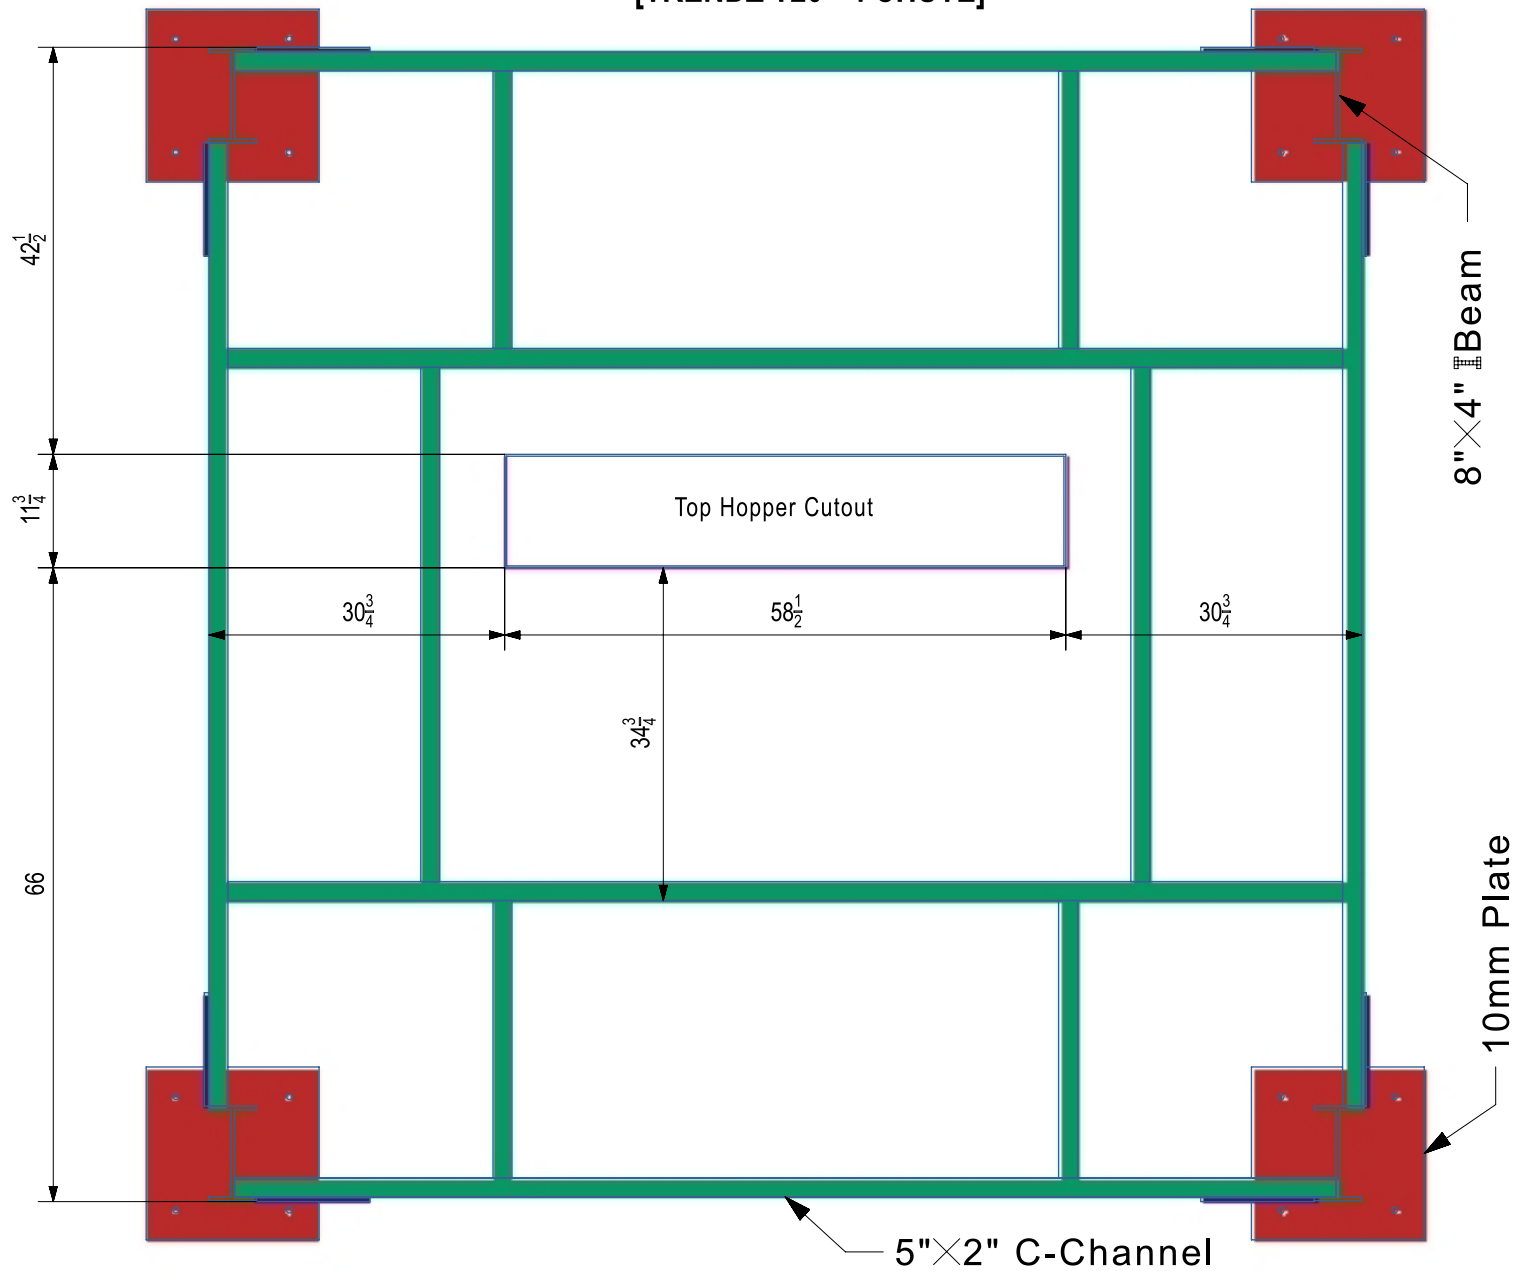

CABIN TOP SHEET CUTOUT DIMENSION

[TRENDZ T20 - 4 CHUTE]

7/16

ALL DIMENSIONS ARE IN INCHES